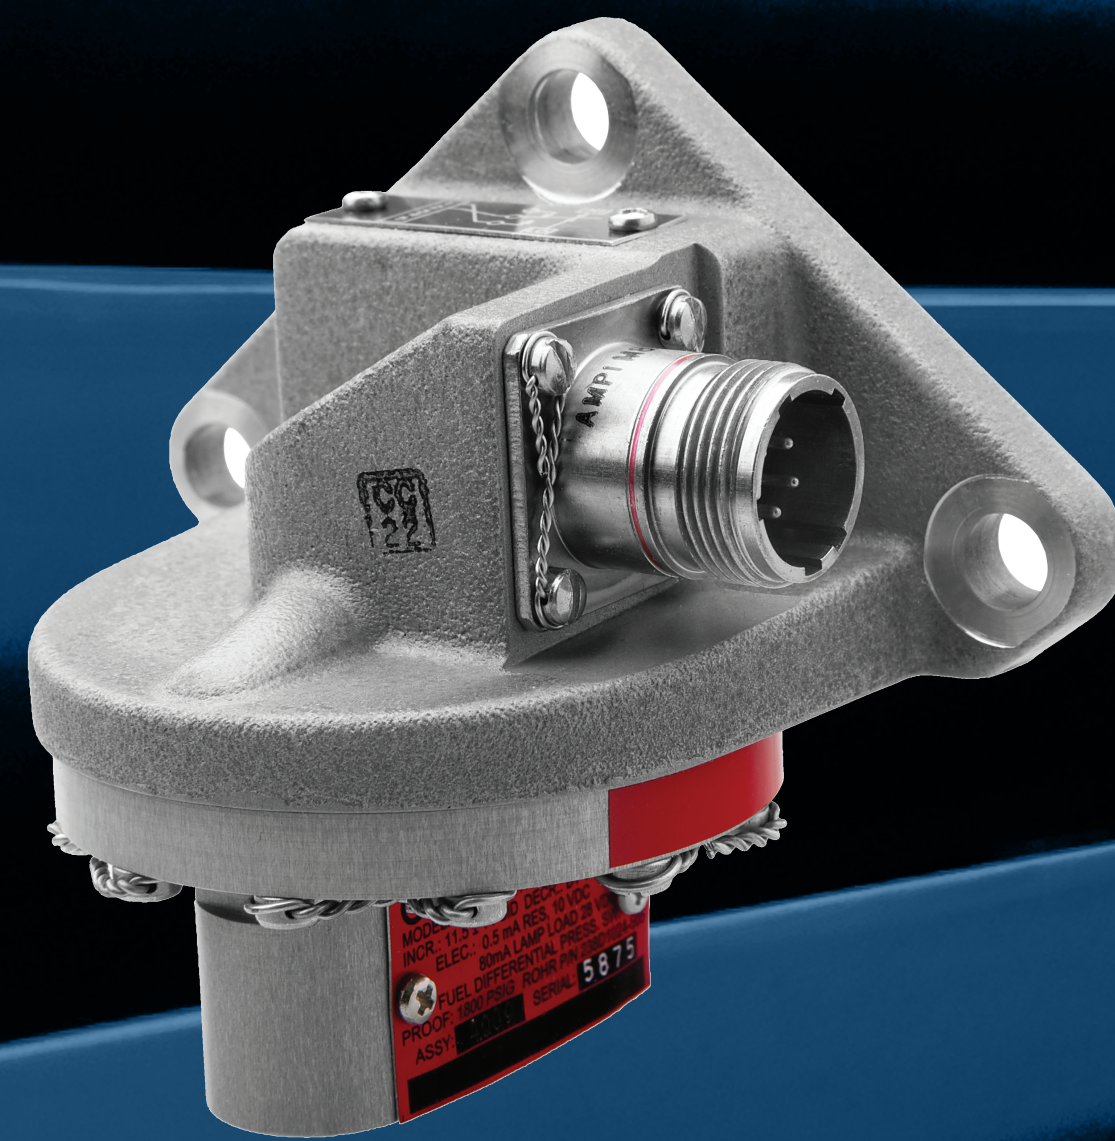

Switches

Pressure-Temperature-Flow-Multifunction

1G - Gage Pressure

8G - Gage Pressure

7G - Gage Pressure

75D - Differential Low Pressure

45D - Differential Pressure

90G - Gage Pressure

150T - Temperature

250F - Flow

8DRTD1665 - Pressure & Temperature

Solutions to Fluid Control, Monitoring and Measurement